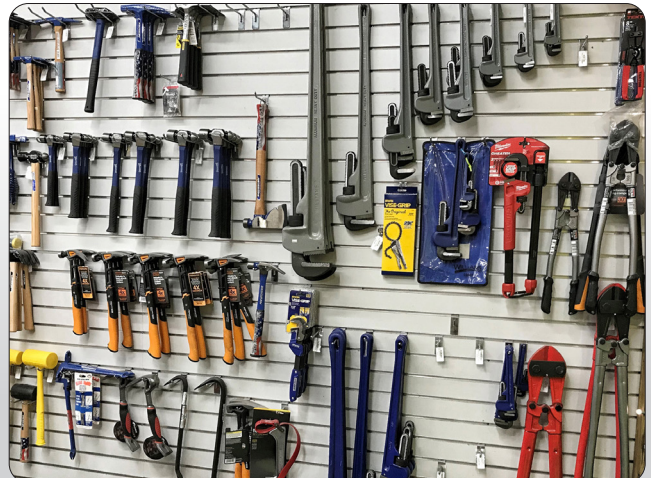

GARRETT INDUSTRIAL SUPPLY

Serving the Coal, Shale Gas,
Construction, Chemical,
Manufacturing, Trucking, Timber
industries since 1983!

SAFETY GIS stocks a wide range of Personal Protective Equipment
which meets ANSI, MSHA, OSHA requirements!

TOOLS GIS represents and stocks the most respected brands of
commercial grade hand tools and power tools on the market!

GARRETT INDUSTRIAL SUPPLY

Serving the Coal, Shale Gas, Construction, Chemical, Manufacturing, Trucking, Timber industries since 1983!

GIS can customize Knaack jobsite boxes with company logos and all the specialized tools & products required by Electricians, Mechanics, Welders and other trades!

CONTACT

GARRETT INDUSTRIAL SUPPLY