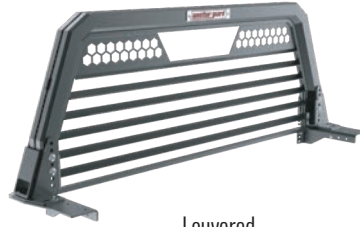

weather guard

GET WEATHER GUARD AT GARRETT!

ALUMINUM HEADACHE RACKS

UNIVERSAL FIT

Easily installs on full size pickup makes and models

DURABLE

Corrosion-resistant aluminum to protect against even the harshest weather conditions

Armor Tuf® Powder Coat finish ensures years of dependability

ACCESSORIES (NOT INCLUDED)

Open Frame

Half Bar

Louvered

Hex

Side Light Bracket

Center Light Bracket

Cargo Stops

Attachment Point

Leveling Spacer

Part No.	Description	Includes	Material	Color	Dimensions L x H x W (in)	Weight (lbs)	Packaged Dimensions L x H x W (in)	Packaged Weight (lbs)	UPC
ALUMINUM HEADACHE RACKS									
11902-52-01	Open Frame	(1) Rack (2) Weldment Brackets (2) Base Brackets (1) Bolt Kit	Aluminum	Matte Black	66 x 22 x 3.6	26.0	67.7 x 24 x 6.1	31.0	0783965071789
11908-52-01	Half Bar	(1) Rack (2) Weldment Brackets (2) Base Brackets (1) Bolt Kit	Aluminum	Matte Black	66 x 25.5 x 3.6	32.5	67.7 x 27.5 x 6.1	38.5	0783965071819
11904-52-01	Louvered	(1) Rack (2) Weldment Brackets (2) Base Brackets (1) Bolt Kit	Aluminum	Matte Black	66 x 25.5 x 3.6	35.0	72.8 x 27.5 x 6.1	40.0	0783965071796
11906-52-01	Hex	(1) Rack (2) Weldment Brackets (2) Base Brackets (1) Bolt Kit	Aluminum	Matte Black	66 x 25.5 x 3.6	38.0	72.8 x 27.5 x 6.1	43.0	0783965071802
ACCESSORIES									
11919-52-01	Side Light Bracket	(2) Light Brackets	Aluminum	Matte Black	7.8 x 3.5 x 8.0	1.0	8.6 x 4.9 x 9.6	4.0	0783965071826
11920-52-01	Center Light Bracket	(1) Light Bracket	Aluminum	Matte Black	24 x 2.0 x 8.0	3.7	24.6 x 2.6 x 8.6	5.0	0783965071833
11921-52-01	Cargo Stop	(2) Cargo Stops	Aluminum	Matte Black	2.3 x 6.4 x 4.2	0.8	6.9 x 2.9 x 6.4	2.5	0783965071840
11922	Attachment Point	(2) Attachment Points	Aluminum	Matte Black & Red	3.2 x 2.5 x 0.5	0.4	4.5 x 2.2 x 2.9	1.0	0783965071857
11923-52-01	Leveling Spacer	(2) Leveling Base (4) Snap Fasteners	Aluminum	Matte Black	12.8 x 0.75 x 2.0	0.4	12.8 x 1.5 x 2.0	1.5	0783965071864